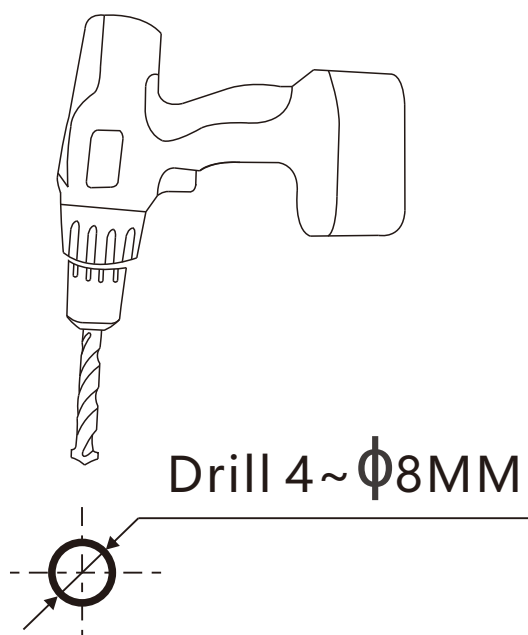

210MM

129MM

# Installation Template

129MM

## RECOMMENDED MOUNTING HEIGHTS

	(Men)	1000MM (40")
	(Women)	960MM (38")
	(4-7Years)	812MM (32")
	(8-10Years)	860MM (34")
	(11-13Years)	910MM (36")
	(14-16Years)	960MM (38")
	(Disable)	860MM (34")

Finished Floor