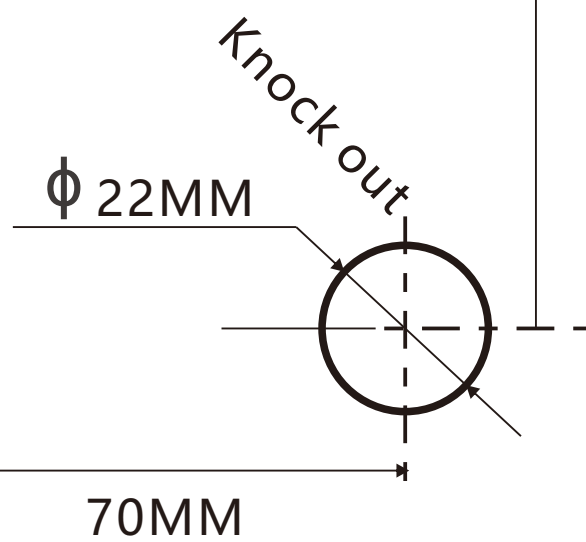

210MM

129MM

# Installation Template

129MM

## RECOMMENDED MOUNTING HEIGHTS

	(Men)	1000MM (40")
	(Women)	960MM (38")
	(4-7Years)	812MM (32")
	(8-10Years)	860MM (34")
	(11-13Years)	910MM (36")
	(14-16Years)	960MM (38")
	(Disable)	860MM (34")

Finished Floor